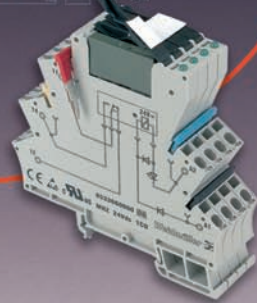

#### WAVESERIES

- Mechanical and solid state versions available
- Pluggable connections for tool-less installation
- Space-saving compact design

#### RS-SERIES

- Clip-on profile for pluggable format
- 11 mm to 25 mm width for flexible design

#### MICROSERIES

- Mechanical and solid state versions available
- 6 mm wide for maximum space savings
- Innovative release lever for easy maintenance

Weidmuller has the industry's most extensive line of relay solutions—available in both electromechanical and solid state technologies. From narrow 6 mm housings to 25 mm modular configurations, we offer a relay for every industrial application. Available with screw clamp, tension clamp or the new push in technology for maximum design flexibility.