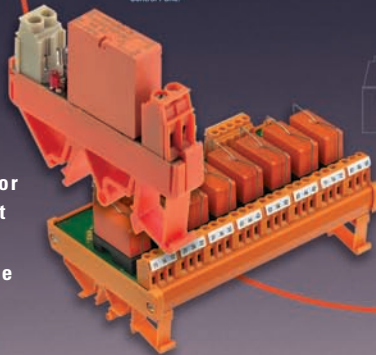

#### NEW RIDERSERIES

- Pluggable versions allow unrestricted choice of connection system
- Modular system complies with international standard

#### PLUGSERIES

- Mechanical and solid state versions available
- Modular design shortens installation time
- Made of non-burning WEMID for durability

#### WAVESERIES

- Mechanical and solid state versions available
- Pluggable connections for tool-less installation
- Space-saving compact design

#### RS-SERIES

- Clip-on profile for pluggable format
- 11 mm to 25 mm width for flexible design